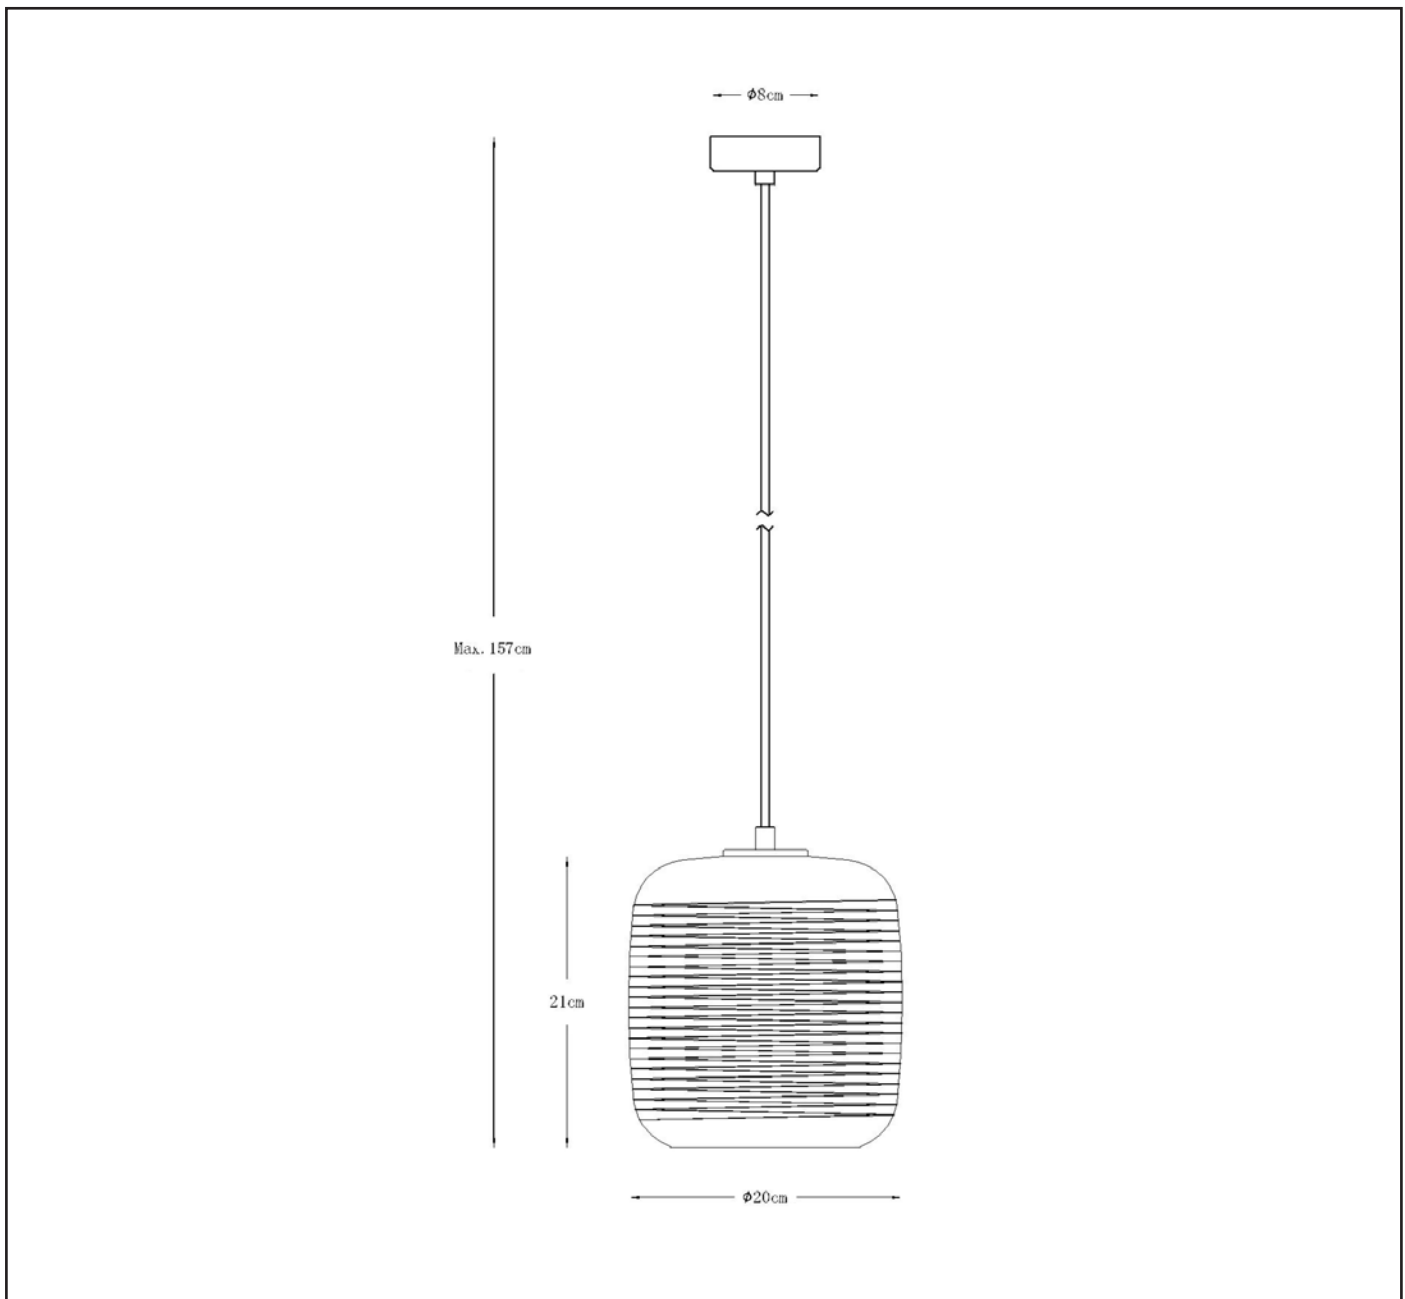

LUCIDE

GENERAL SPECIFICATIONS

**RECOMMENDED LUCIDE
LIGHT SOURCE**

49020/05/67
Light source dimmable : Yes
Light source incl. : No

General

Dimensions LxWxH : 20 cm x 20 cm x 157 cm
Height minimum : -
Height maximum : 157 cm
Dimensions shade LxWxH : 20 cm x 20 cm x 21cm
Main material : Metal + Glass
Ceiling rose material : Metal
Color : Chrome + Gold
Style : Modern
Shape : Round
Weight : 0.95 kg
Warranty : 2 years

Product specifications

Dimmable : Yes
Light direction : Around (Diffuse)
Adjustable in height : Adjustable In Height
(Before Installation)
Directional : Not Directional
Cable : Yes, Cable On Product
Cable length : 130 cm
Sensor : Without Sensor
Control : Light Switch Control
IP-Class : 20
Electric class : 2
Light source including : No
Lamp socket : E27
Light source number : 1
Power requirements : 220-240V~50Hz
Bulb type & maximum wattage : E27-LED max.15W

For more specifications of this product please visit
www.lucide.com

ERYN

Item number : 70483/01/11
EAN code : 5411212702302

For more specifications, dimensions please visit
www.lucide.com

LUCIDE

INSTALLATION DRAWING SPECIFICATIONS